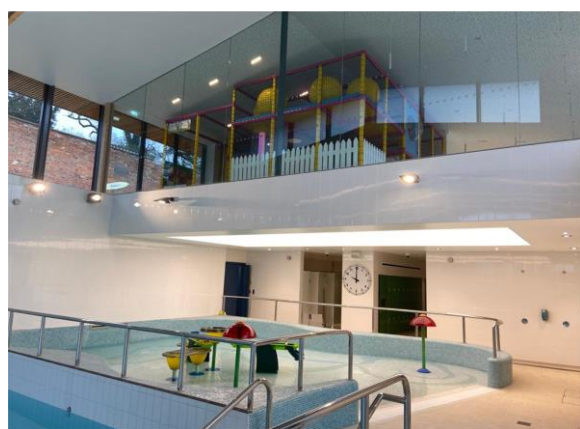

RAC Club, Woodcote Park, Epsom, KT18 7EW

Sector	Leisure	Construction of a new family swimming pool/ leisure facility at the famous RAC Club.
MC	Kier	
Architect	LA Architect	
Client	RAC Club	
Value	£200k	
Date	2019/20	
Package	SFS, Partitions, Drylining Ceilings and Decorations	